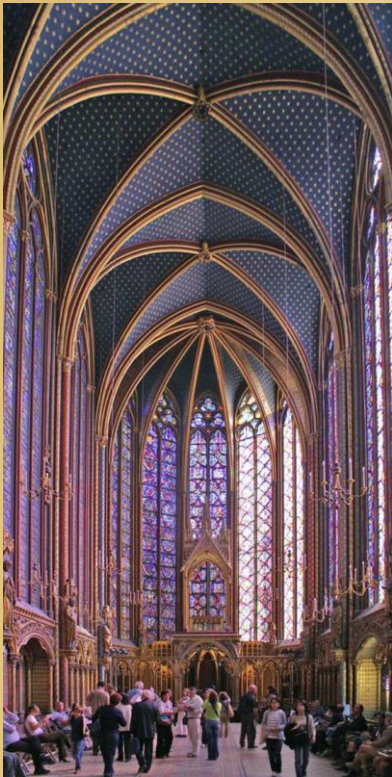

Sainte-Chapelle, París